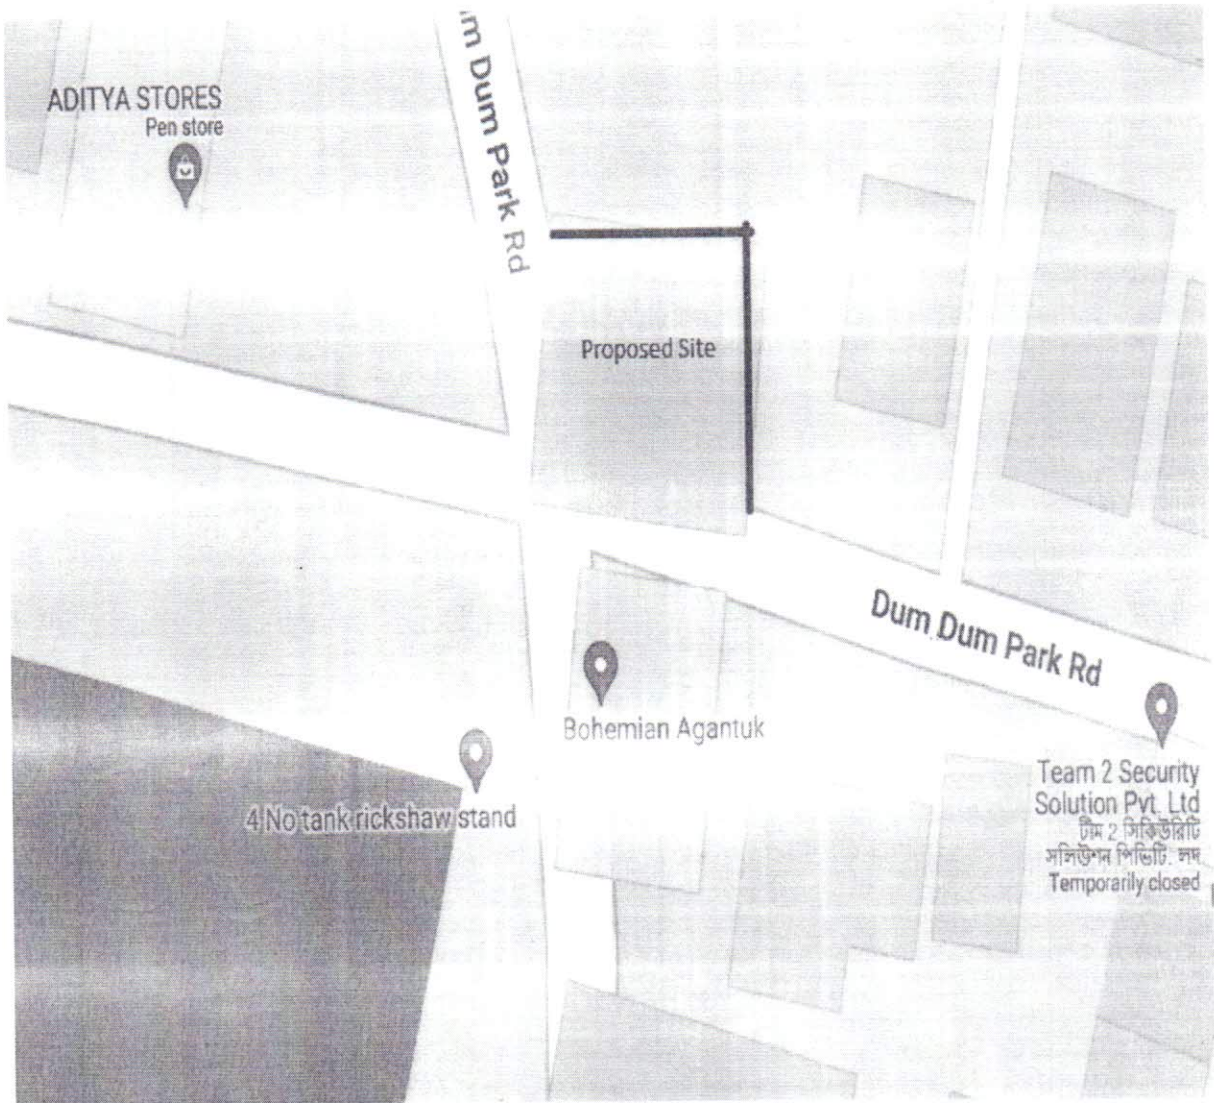

## TO WHOM IT MAY CONCERN

*Ref No:* Location plan of proposed project “**Dishari Garden**” situated at Premises No 353, Dum Dum Park, Police Station- Lake Town, Kolkata- 700055 is shown below: *Date :*

Latitude: 22.601870  
Longitude: 88.405610

For M/s D.S. Construction

D. S. CONSTRUCTION

*Sibir Roy*  
Proprietor

**Sibir Roy**  
Proprietor